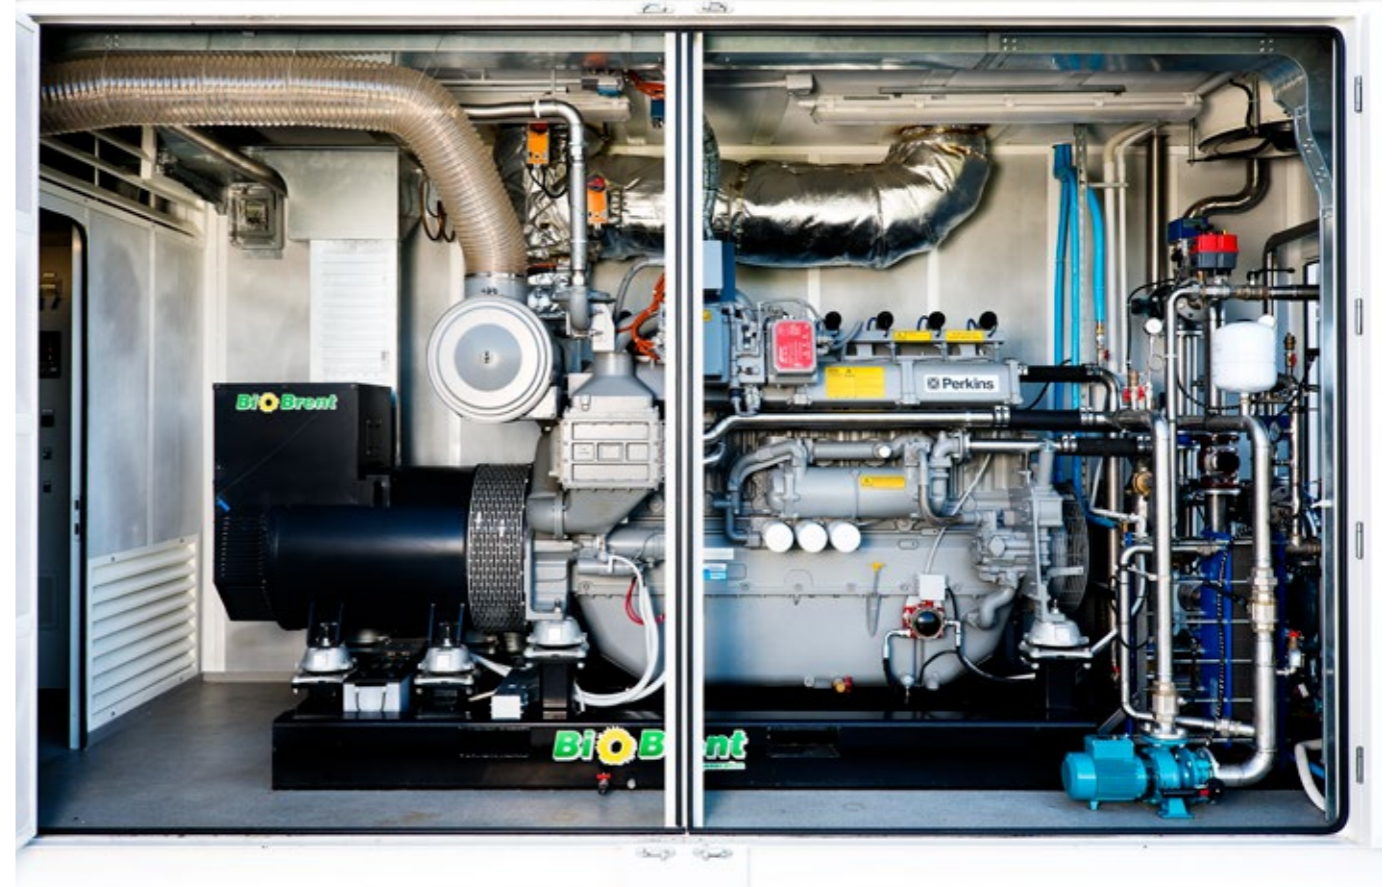

RUI  
LORENZO  
FOTOGRAFO

CORPORATE / INDUSTRIAL

Ø22

RM 32

RM 155  
SPECIAL

SPECIAL

8

Designed, manufactured  
tested in compliance with  
**ISO 9001**